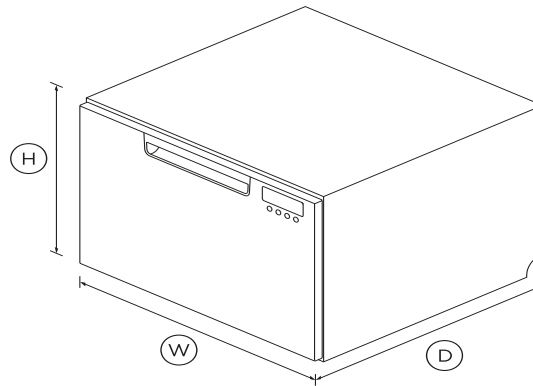

# Single DishDrawer™ Dishwasher

Series 5 | Contemporary

Stainless Steel

Designed to fit even full-sized dinner plates, this DishDrawer™ can be placed anywhere in your kitchen, for loading dishes with less bending.

## DIMENSIONS

Height	410 mm
Width	599 mm
Depth	573 mm